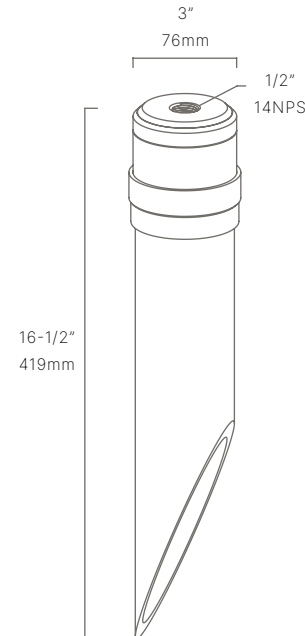

AURORALIGHT

PROJECT: _____

SKU #: _____

TYPE: _____

POWER BOX

MJB002603

The Power Box, part of the most comprehensive ground mount offering available, machined from solid brass with a removable top assembly. This unit can be buried within 1" of the top, even in exterior wet locations.

- Perfect for loose and sandy soil conditions
- Ideal for lightweight & heavyweight fixtures

CONFIGURATOR:

MJB002603	FINISH
( ) = Most common configuration	☐
	(NAT) Natural Brass
	(BLP) Bronze Living Patina
	(BLPX) Extra Dark BLP
	(NI) Nickel PVD

AVAILABLE FINISHES:

DIMENSIONS	H16-1/2" x W3-1/4"
VOLTAGE	12V, 120V
TRANSFORMER	Includes Electronic 60W 120-12V AC
FINISH	Included Natural Brass
MATERIAL	Brass & Sch. 40 PVC

*For complete warranty terms, please visit: www.auroralight.com/warranty/

P. 760.931.2910

O. 2742 Loker Ave. W Carlsbad CA 92010

W. www.auroralight.com

MADE IN USA
WITH DOMESTIC & IMPORTED MATERIALS